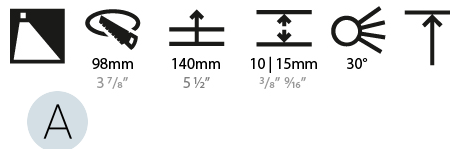

GENERAL

Series: Bioniq
Subseries: Bioniq Round Wallwash
Brand: Prolicht
Division: Architectural
Mounting Type: Recessed
Mounting Location: Ceiling
Subcategory: Downlight

PHYSICAL

Shape: Round
Diameter (mm): 107
Diameter (in): 4 3/16
Height (mm): 118
Height (in): 4 5/8
Ceiling Thickness (mm): 10 / 12.5 / 15
Ceiling Thickness (in): 3/8 or 1/2 or 9/16
Min. Recessing Depth (mm): 140
Min. Recessing Depth (in): 5 1/2
Light Distribution: Adjustable / Asymmetric
Weight (kg): 0.456
Weight (lbs): 1
Fixture Finish: SSR / BKV / CWI / CRY / HAB / UFT / ITA / RUA / FTG / MYG / LOD / PUS / FRO / FUP / KIA / POP / BLS / SPG / MEY / GOH / GUM / CHC / COM / ABZ / JAG / OBR / MOS / ROR
Fixture Material: Aluminum Die Cast
Cut-out Measurements: 98mm / 3 7/8"

ELECTRICAL

Lamp Type: LED (Zhaga Standard)
Total Output Wattage (W): 15
Dimming: Dali Dimming
Driver Included: No
Driver Location: Recessed Housing
Driver Type: Constant Current - 120Vac
Housing: See components
Input Voltage (V): 120
Constant Current (MA): 350

LED

Number of LEDs: 1
Color Temperature (°K): Warm Dim
Max. Delivered Lumen (lm): 850
Nominal Lumen (lm): 1140
CRI: >90 CRI
Lamp Life (hrs): 50000

OPTICAL

Reflector: 20 / 40 / 60
Adjustability: Fixed

RATINGS AND CERTIFICATIONS

Certified By: Certified for North American Standards
IP rating: IP20

PROJECT	_____
TYPE	_____
SPECIFIER	_____
QUANTITY	_____
DATE	_____