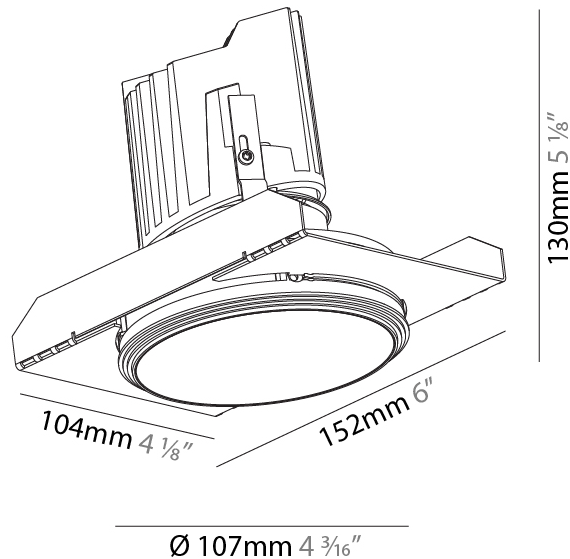

PHYSICAL

Shape: Round
Diameter (mm): 107
Diameter (in): 4 3/16
Height (mm): 130
Height (in): 5 1/8
Ceiling Thickness (mm): 10 / 12.5 / 15 / 25
Ceiling Thickness (in): 3/8 or 1/2 or 9/16 or 1
Min. Recessing Depth (mm): 150
Min. Recessing Depth (in): 5 7/8
Light Distribution: Downlight
Weight (kg): 0.646
Weight (lbs): 1.42
Fixture Finish: SSR / BKV / CWI / CRY / HAB / UFT / ITA / RUA / FTG / MYG / LOD / PUS / FRO / FUP / KIA / POP / BLS / SPG / MEY / GOH / GUM / CHC / COM / ABZ / JAG / OBR / MOS / ROR
Fixture Material: Aluminum Die Cast
Cut-out Measurements: Ø 111mm / 4 3/8"
Upon Request: Unique Ceiling Thickness

ELECTRICAL

Lamp Type: LED (Zhaga Standard)
Input Wattage (W): 15
Total Output Wattage (W): 14.7
Dimming: Dali Dimming
Driver Included: No
Driver Location: Recessed Housing
Driver Type: Constant Current - 120Vac
Driver Class: Class 2
Housing: See components
Input Voltage (V): 120
Constant Current (MA): 350

LED

Number of LEDs: 1
Color Temperature (°K): Warm Dim
Max. Delivered Lumen (lm): 766
Nominal Lumen (lm): 1140
CRI: >90 CRI
Lamp Life (hrs): 50000
Upon Request: RGB-W Tunable White Special Color Temperature Special LED

OPTICAL

Reflector°: 18 / 42 / 60
Optic°: Lens Pack - No Lens / Linear Spread Lens / Honeycomb / Spread Lens
Upon Request: Special Beam Angles

RATINGS AND CERTIFICATIONS