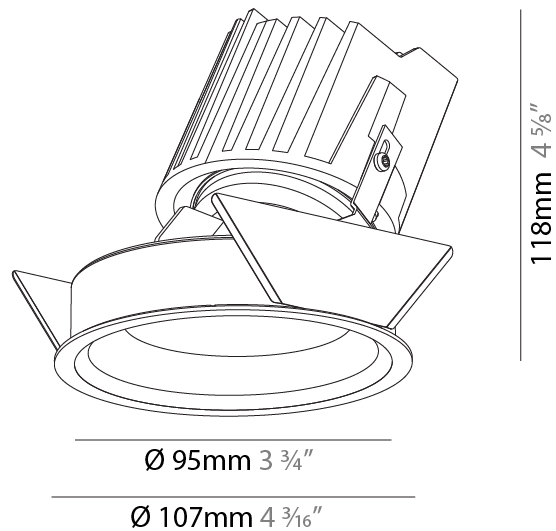

GENERAL

Series: Bioniq
Subseries: Bioniq Round Wallwash
Brand: Prolicht
Division: Architectural
Mounting Type: Recessed
Mounting Location: Ceiling
Subcategory: Downlight

PHYSICAL

Shape: Round
Diameter (mm): 107
Diameter (in): 4 3/16
Height (mm): 118
Height (in): 4 5/8
Ceiling Thickness (mm): 10 / 12.5 / 15
Ceiling Thickness (in): 3/8 or 1/2 or 9/16
Min. Recessing Depth (mm): 140
Min. Recessing Depth (in): 5 1/2
Light Distribution: Adjustable / Asymmetric
Weight (kg): 0.456
Weight (lbs): 1
Fixture Finish: SSR / BKV / CWI / CRY / HAB / UFT / ITA / RUA / FTG / MYG / LOD / PUS / FRO / FUP / KIA / POP / BLS / SPG / MEY / GOH / GUM / CHC / COM / ABZ / JAG / OBR / MOS / ROR
Fixture Material: Aluminum Die Cast
Cut-out Measurements: 98mm / 3 7/8"

ELECTRICAL

Lamp Type: LED (Zhaga Standard)
Total Output Wattage (W): 15
Dimming: Dali Dimming
Driver Included: No
Driver Location: Recessed Housing
Driver Type: Constant Current - 120Vac
Housing: See components
Input Voltage (V): 120
Constant Current (MA): 350

LED

Number of LEDs: 1
Color Temperature (°K): Warm Dim
Max. Delivered Lumen (lm): 850
Nominal Lumen (lm): 1140
CRI: >90 CRI
Lamp Life (hrs): 50000

OPTICAL

Reflector: 20 / 40 / 60
Adjustability: Fixed

RATINGS AND CERTIFICATIONS

Certified By: Certified for North American Standards
IP rating: IP20

PROJECT	_____
TYPE	_____
SPECIFIER	_____
QUANTITY	_____
DATE	_____