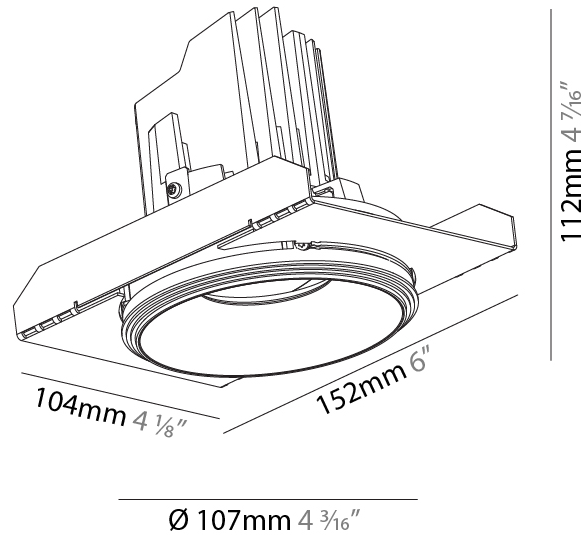

GENERAL

Series: Bioniq
 Subseries: Bioniq Round Semi Adjustable
 Brand: Prolicht
 Division: Architectural
 Mounting Type: Trimless
 Mounting Location: Ceiling
 Subcategory: Downlight

PHYSICAL

Shape: Round
 Diameter (mm): 107
 Diameter (in): 4 3/16
 Height (mm): 112
 Height (in): 4 7/16
 Ceiling Thickness (mm): 10 / 12.5 / 15 / 25
 Ceiling Thickness (in): 3/8 or 1/2 or 9/16 or 1
 Min. Recessing Depth (mm): 130
 Min. Recessing Depth (in): 5 1/8
 Light Distribution: Adjustable / Downlight
 Weight (kg): 0.609
 Weight (lbs): 1.34
 Fixture Finish: SSR / BKV / CWI / CRY / HAB / UFT / ITA / RUA / FTG / MYG / LOD / PUS / FRO / FUP / KIA / POP / BLS / SPG / MEY / GOH / GUM / CHC / COM / ABZ / JAG / OBR / MOS / ROR
 Fixture Material: Aluminum Die Cast
 Cut-out Measurements: \square 111mm / 4 3/8"
 Upon Request: Unique Ceiling Thickness

RATINGS AND CERTIFICATIONS

Certified By: Certified for North American Standards
 IP rating: IP20

111mm 4 3/16" | 130mm 5 1/8" | 10 | 12 1/2 | 15 | 25mm 3/8" 1/2" 5/16" 1" | 10° | 355° |

BIONIQ ROUND SEMI ADJUSTABLE TRIMLESS