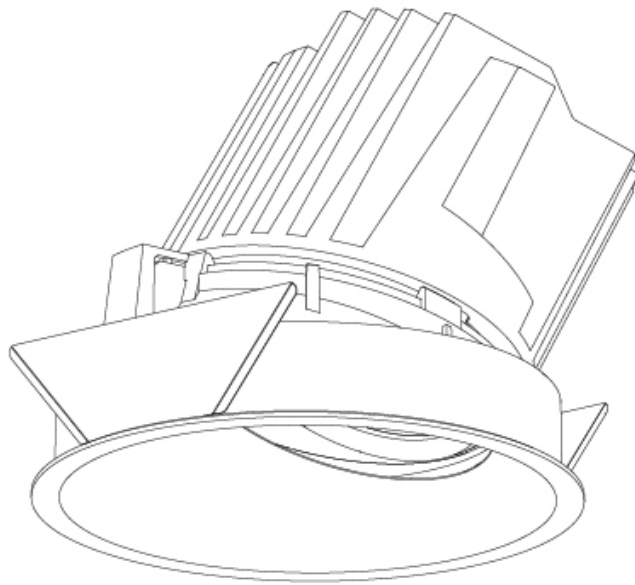

BIONIQ ROUND WALLWASH RECESSED

A35549-

PROJECT	_____
TYPE	_____
SPECIFIER	_____
QUANTITY	_____
DATE	_____