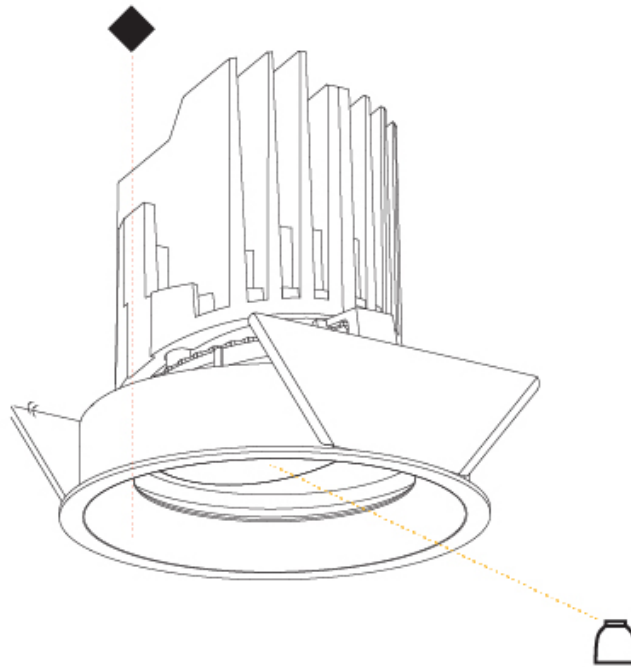

BIONIQ ROUND ADJUSTABLE RECESSED

A35542-

PROJECT	_____
TYPE	_____
SPECIFIER	_____
QUANTITY	_____
DATE	_____