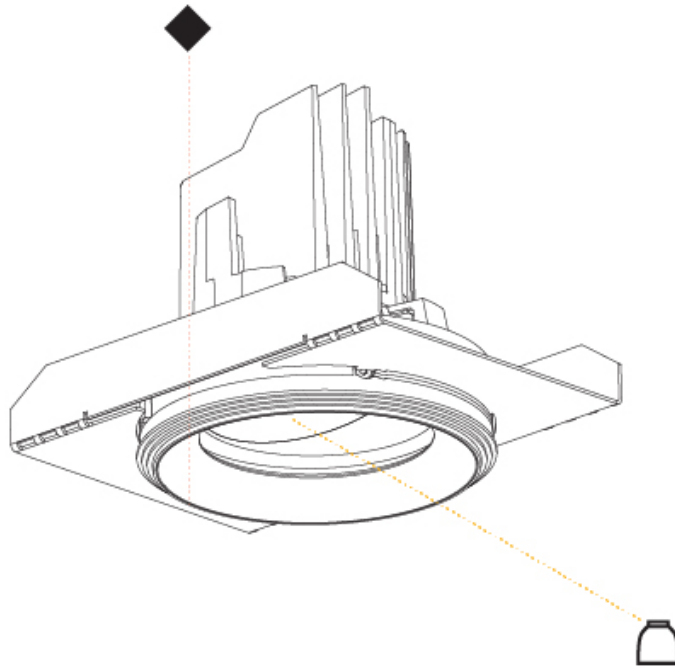

BIONIQ ROUND SEMI ADJUSTABLE TRIMLESS

A35529-

PROJECT
TYPE
SPECIFIER
QUANTITY
DATE