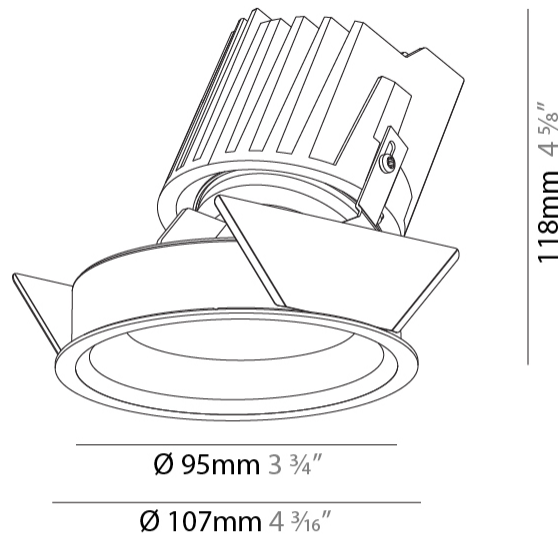

A35549-

base number   Reflector
Options

1. To build a product code in our configurator select the specify button on the base model # product page
2. To build a manual product code on this datasheet choose from the options listed below in blue font and add the suffix to the base model #

GENERAL

Series: Bioniq
Subseries: Bioniq Round Wallwash
Brand: Prolicht
Division: Architectural
Mounting Type: Recessed
Mounting Location: Ceiling
Subcategory: Downlight

PHYSICAL

Shape: Round
Diameter (mm): 107
Diameter (in): 4 3/16
Height (mm): 118
Height (in): 4 5/8
Ceiling Thickness (mm): 10 / 12.5 / 15
Ceiling Thickness (in): 3/8 or 1/2 or 9/16
Min. Recessing Depth (mm): 140
Min. Recessing Depth (in): 5 1/2
Light Distribution: Adjustable / Asymmetric
Weight (kg): 0.456
Weight (lbs): 1
Fixture Finish: Chrome
Fixture Material: Aluminum Die Cast
Cut-out Measurements: 98mm / 3 7/8"

ELECTRICAL

Lamp Type: LED (Zhaga Standard)
Total Output Wattage (W): 15
Dimming: Dali Dimming
Driver Included: No
Driver Location: Recessed Housing
Driver Type: Constant Current - 120Vac
Housing: See components
Input Voltage (V): 120
Constant Current (MA): 350

LED

Number of LEDs: 1
Color Temperature (°K): Warm Dim
Max. Delivered Lumen (lm): 910
Nominal Lumen (lm): 1140
CRI: >90 CRI
Lamp Life (hrs): 50000

OPTICAL

Reflector: 20 / 40 / 60

RATINGS AND CERTIFICATIONS

Certified By: Certified for North American Standards
IP rating: IP20