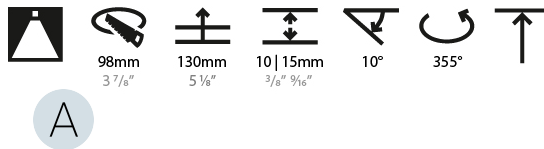

GENERAL

Series: Bioniq
Subseries: Bioniq Round Semi Adjustable
Brand: Prolicht
Division: Architectural
Mounting Type: Recessed
Mounting Location: Ceiling
Subcategory: Downlight

PHYSICAL

Shape: Round
Diameter (mm): 107
Diameter (in): 4 3/16
Height (mm): 112
Height (in): 4 7/16
Ceiling Thickness (mm): 10 / 12.5 / 15
Ceiling Thickness (in): 3/8 or 1/2 or 9/16
Min. Recessing Depth (mm): 130
Min. Recessing Depth (in): 5 1/8
Light Distribution: Adjustable / Downlight
Weight (kg): 0.435
Weight (lbs): 0.96
Fixture Finish: SSR / BKV / CWI / CRY / HAB / UFT / ITA / RUA / FTG / MYG / LOD / PUS / FRO / FUP / KIA / POP / BLS / SPG / MEY / GOH / GUM / CHC / COM / ABZ / JAG / OBR / MOS / ROR
Fixture Material: Aluminum Die Cast
Cut-out Measurements: 98mm / 3 7/8"

ELECTRICAL

Lamp Type: LED (Zhaga Standard)
Total Output Wattage (W): 15
Dimming: Dali Dimming
Driver Included: No
Driver Location: Recessed Housing
Driver Type: Constant Current - 120Vac
Housing: See components
Input Voltage (V): 120
Constant Current (MA): 350

LED

Number of LEDs: 1
Color Temperature (°K): Warm Dim
Max. Delivered Lumen (lm): 760
Nominal Lumen (lm): 1140
CRI: >90 CRI
Lamp Life (hrs): 50000

OPTICAL

Reflector: 20 / 40 / 60
Adjustability: Rotational 355°, Tilt 10°

RATINGS AND CERTIFICATIONS

Certified By: Certified for North American Standards
IP rating: IP20