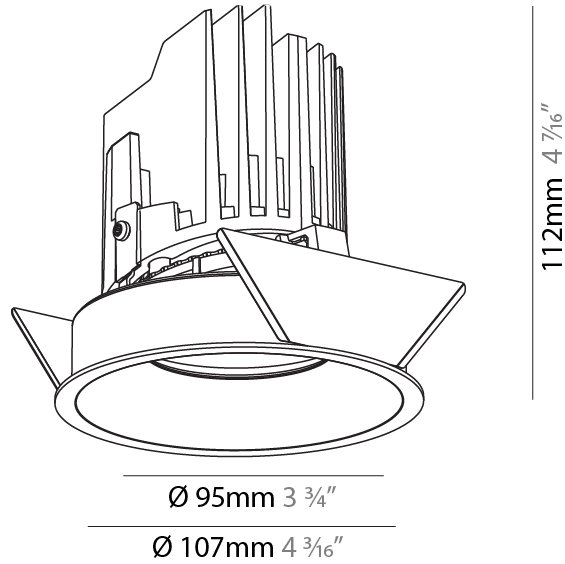

GENERAL

Series: Bioniq
Subseries: Bioniq Round Semi Adjustable
Brand: Prolicht
Division: Architectural
Mounting Type: Recessed
Mounting Location: Ceiling
Subcategory: Downlight

PHYSICAL

Shape: Round
Diameter (mm): 107
Diameter (in): 4 3/16
Height (mm): 112
Height (in): 4 7/16
Ceiling Thickness (mm): 10 / 12.5 / 15
Ceiling Thickness (in): 3/8 or 1/2 or 9/16
Min. Recessing Depth (mm): 130
Min. Recessing Depth (in): 5 1/8
Light Distribution: Adjustable / Downlight
Weight (kg): 0.435
Weight (lbs): 0.96
Fixture Finish: SSR / BKV / CWI / CRY / HAB / UFT / ITA / RUA / FTG / MYG / LOD / PUS / FRO / FUP / KIA / POP / BLS / SPG / MEY / GOH / GUM / CHC / COM / ABZ / JAG / OBR / MOS / ROR
Fixture Material: Aluminum Die Cast
Cut-out Measurements: 98mm / 3 7/8"

ELECTRICAL

Lamp Type: LED (Zhaga Standard)
Total Output Wattage (W): 15
Dimming: Dali Dimming
Driver Included: No
Driver Location: Recessed Housing
Driver Type: Constant Current - 120Vac
Housing: See components
Input Voltage (V): 120
Constant Current (MA): 350

LED

Number of LEDs: 1
Color Temperature (°K): Warm Dim
Max. Delivered Lumen (lm): 760
Nominal Lumen (lm): 1140
CRI: >90 CRI
Lamp Life (hrs): 50000

OPTICAL

Reflector: 20 / 40 / 60
Adjustability: Rotational 355°, Tilt 10°

RATINGS AND CERTIFICATIONS

Certified By: Certified for North American Standards
IP rating: IP20