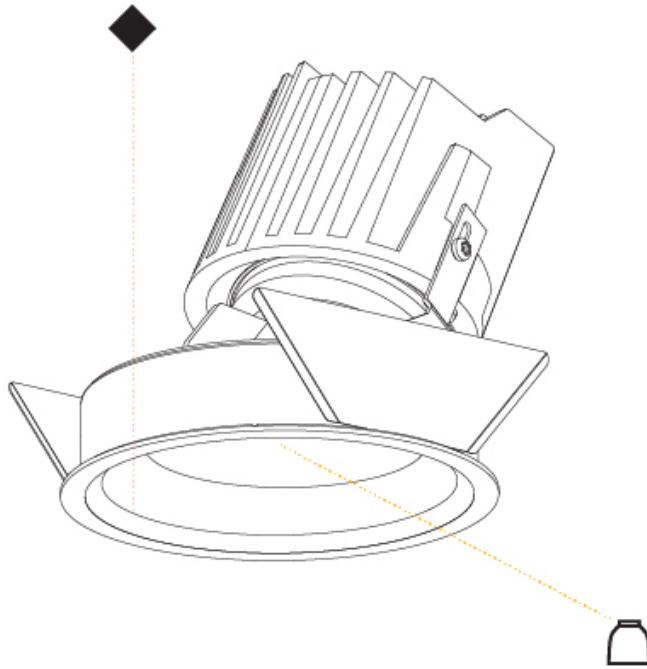

BIONIQ ROUND WALLWASH RECESSED

A35548-

PROJECT

TYPE

SPECIFIER

QUANTITY

DATE

A