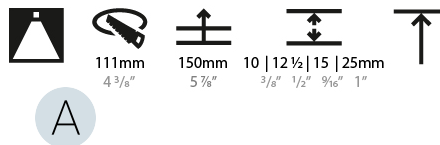

PHYSICAL

Shape: Round
Diameter (mm): 107
Diameter (in): 4 3/16
Height (mm): 130
Height (in): 5 1/8
Ceiling Thickness (mm): 10 / 12.5 / 15 / 25
Ceiling Thickness (in): 3/8 or 1/2 or 9/16 or 1
Min. Recessing Depth (mm): 150
Min. Recessing Depth (in): 5 7/8
Light Distribution: Downlight
Weight (kg): 0.646
Weight (lbs): 1.42
Fixture Finish: SSR / BKV / CWI / CRY / HAB / UFT / ITA / RUA / FTG / MYG / LOD / PUS / FRO / FUP / KIA / POP / BLS / SPG / MEY / GOH / GUM / CHC / COM / ABZ / JAG / OBR / MOS / ROR
Fixture Material: Aluminum Die Cast
Cut-out Measurements: Ø 111mm / 4 3/8"
Upon Request: Unique Ceiling Thickness

ELECTRICAL

Lamp Type: LED (Zhaga Standard)
Input Wattage (W): 15
Total Output Wattage (W): 14.7
Dimming: Dali Dimming
Driver Included: No
Driver Location: Recessed Housing
Driver Type: Constant Current - 120Vac
Driver Class: Class 2
Housing: See components
Input Voltage (V): 120
Constant Current (MA): 350

LED

Number of LEDs: 1
Color Temperature (°K): Warm Dim
Max. Delivered Lumen (lm): 766
Nominal Lumen (lm): 1140
CRI: >90 CRI
Lamp Life (hrs): 50000
Upon Request: RGB-W Tunable White Special Color Temperature Special LED

OPTICAL

Reflector°: 18 / 42 / 60
Optic°: Lens Pack - No Lens / Linear Spread Lens / Honeycomb / Spread Lens
Upon Request: Special Beam Angles

RATINGS AND CERTIFICATIONS