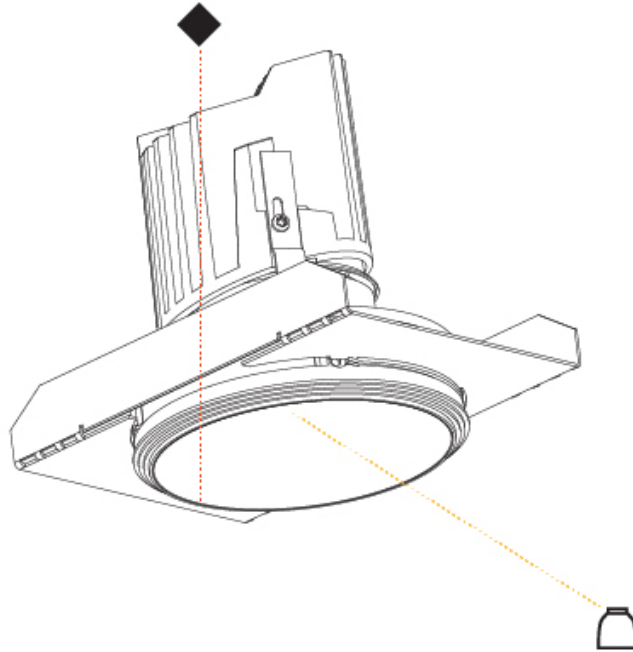

BIONIQ ROUND SEMI ADJUSTABLE TRIMLESS

A35528-

PROJECT	_____
TYPE	_____
SPECIFIER	_____
QUANTITY	_____
DATE	_____