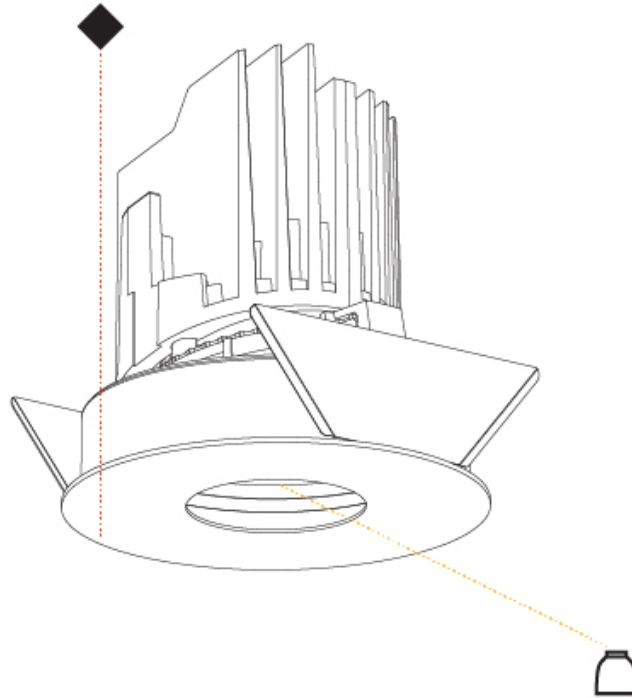

BIONIQ ROUND PINHOLE RECESSED

A35545-

PROJECT

TYPE

SPECIFIER

QUANTITY

DATE

A